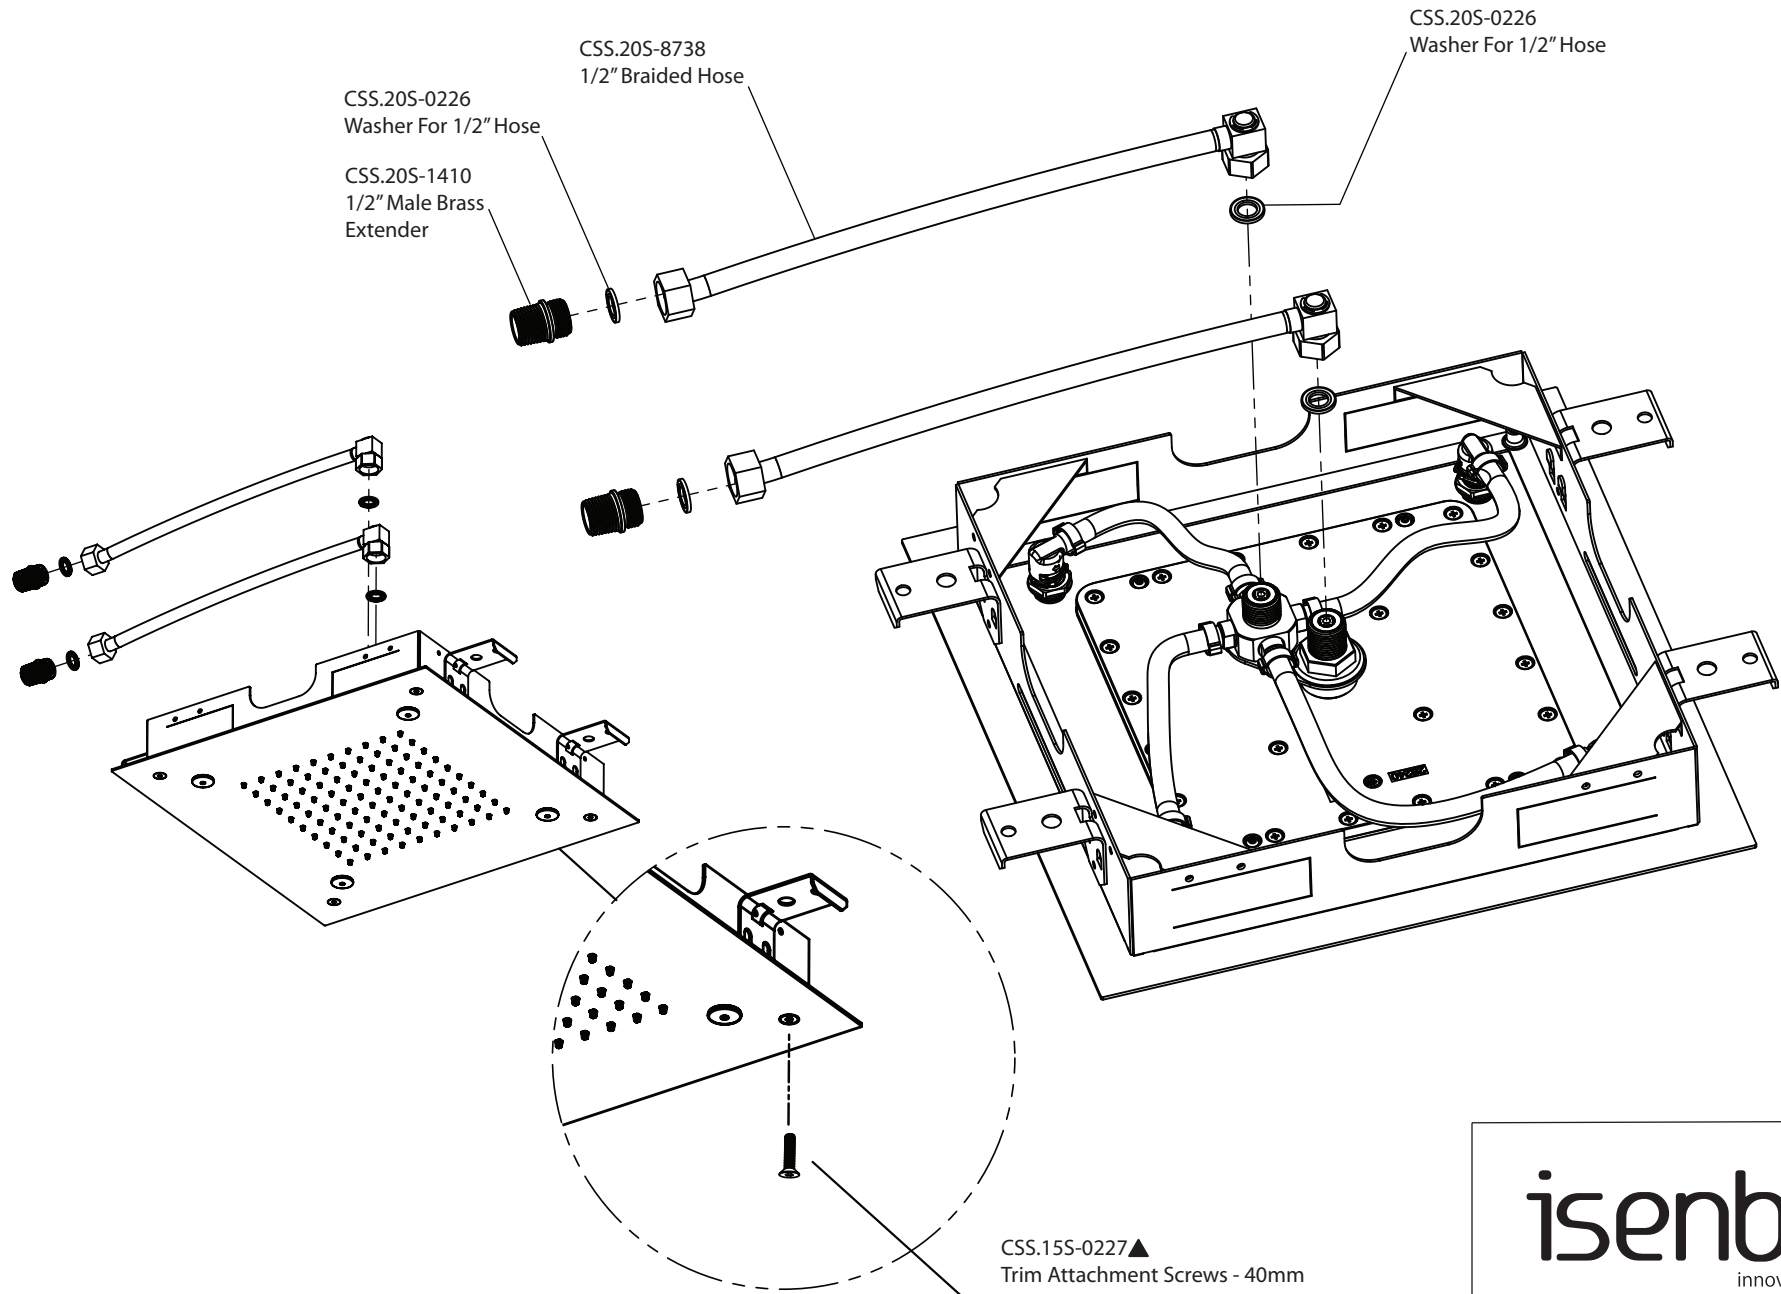

Product Parts Breakdown

isenberg
innovation+design

MSS.15S

Ver 2.54